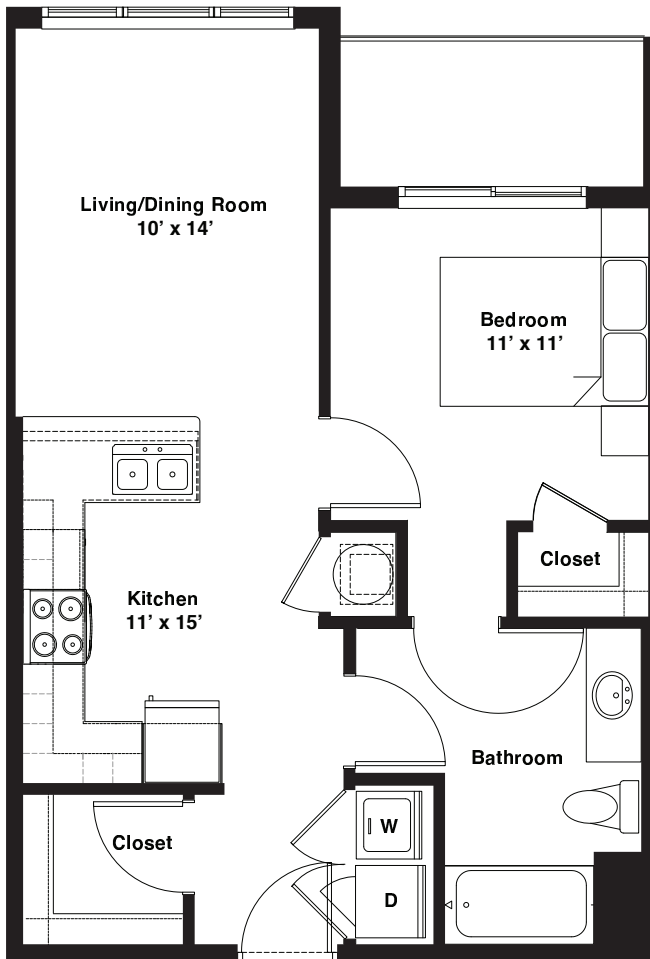

G

THE GEORGE

— ONE BEDROOM FLOORPLAN —

UNIT 1A
1 BEDROOM | 1 BATH
635 SQ. FT.

2nd Floor

3rd Floor

4th and 5th Floor

2502 PACKARD STREET, ANN ARBOR, MI 48104